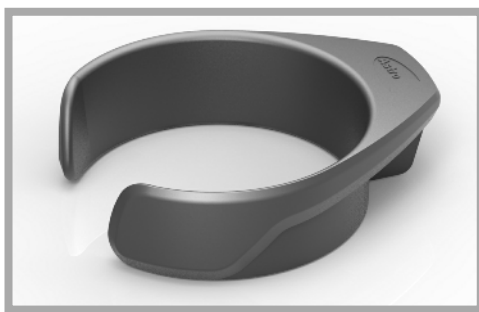

Plastic Cuff

Sizes Available:

Adult, Youth, Paediatric

Available in:

Black